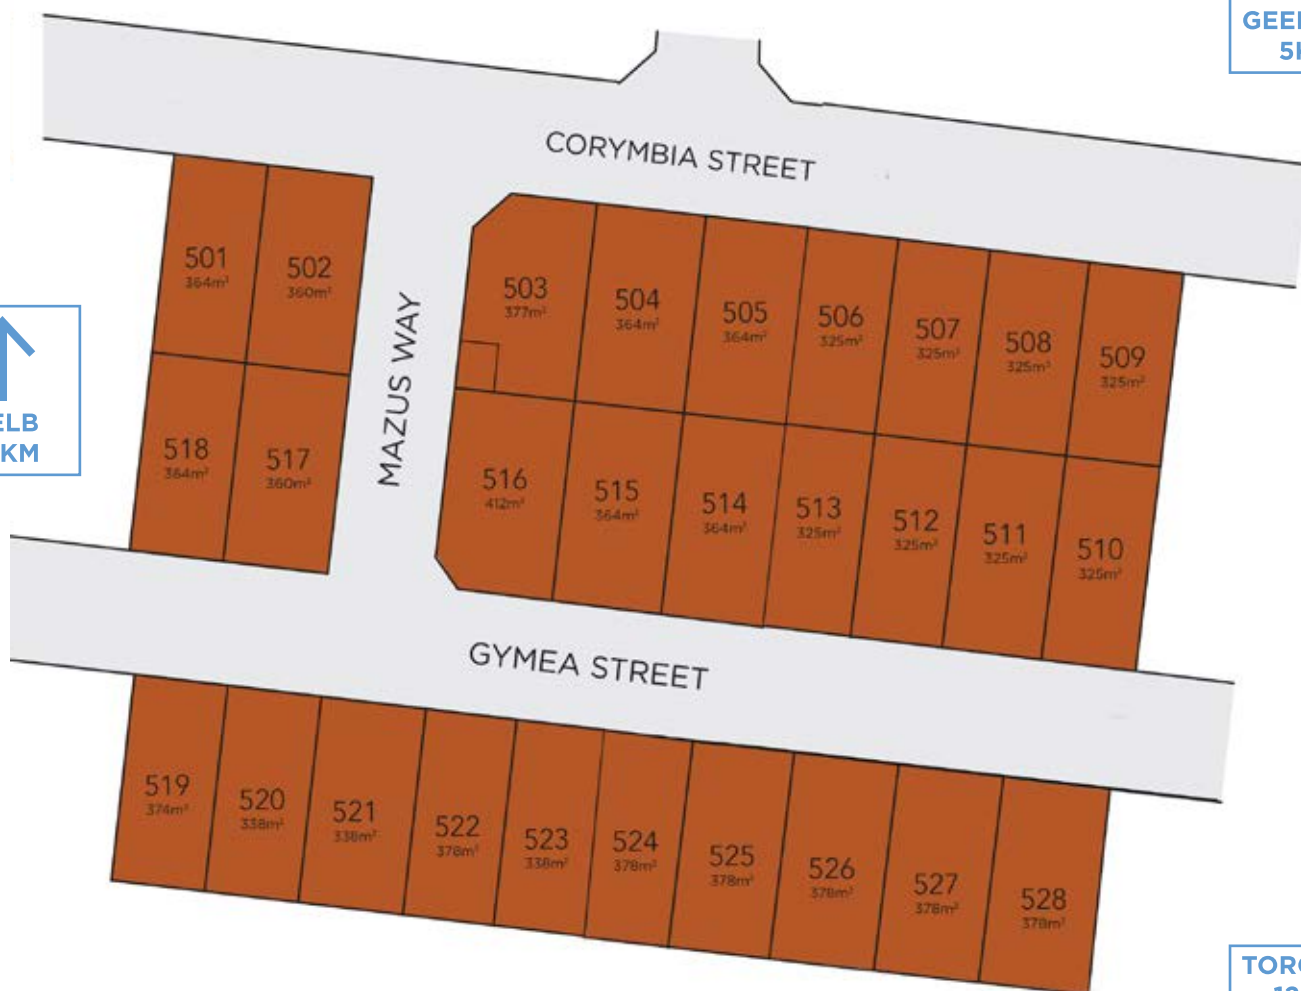

Particulars herein are for information only and do not constitute any representation by the vendors or the agent. Prospective purchasers should check all measurements in the contract of sale price to purchase.

*Source Google Maps. Travel distances/ times shown from Yaringa Armstrong Creek to destination. Times will vary according to road conditions and vehicle speed.